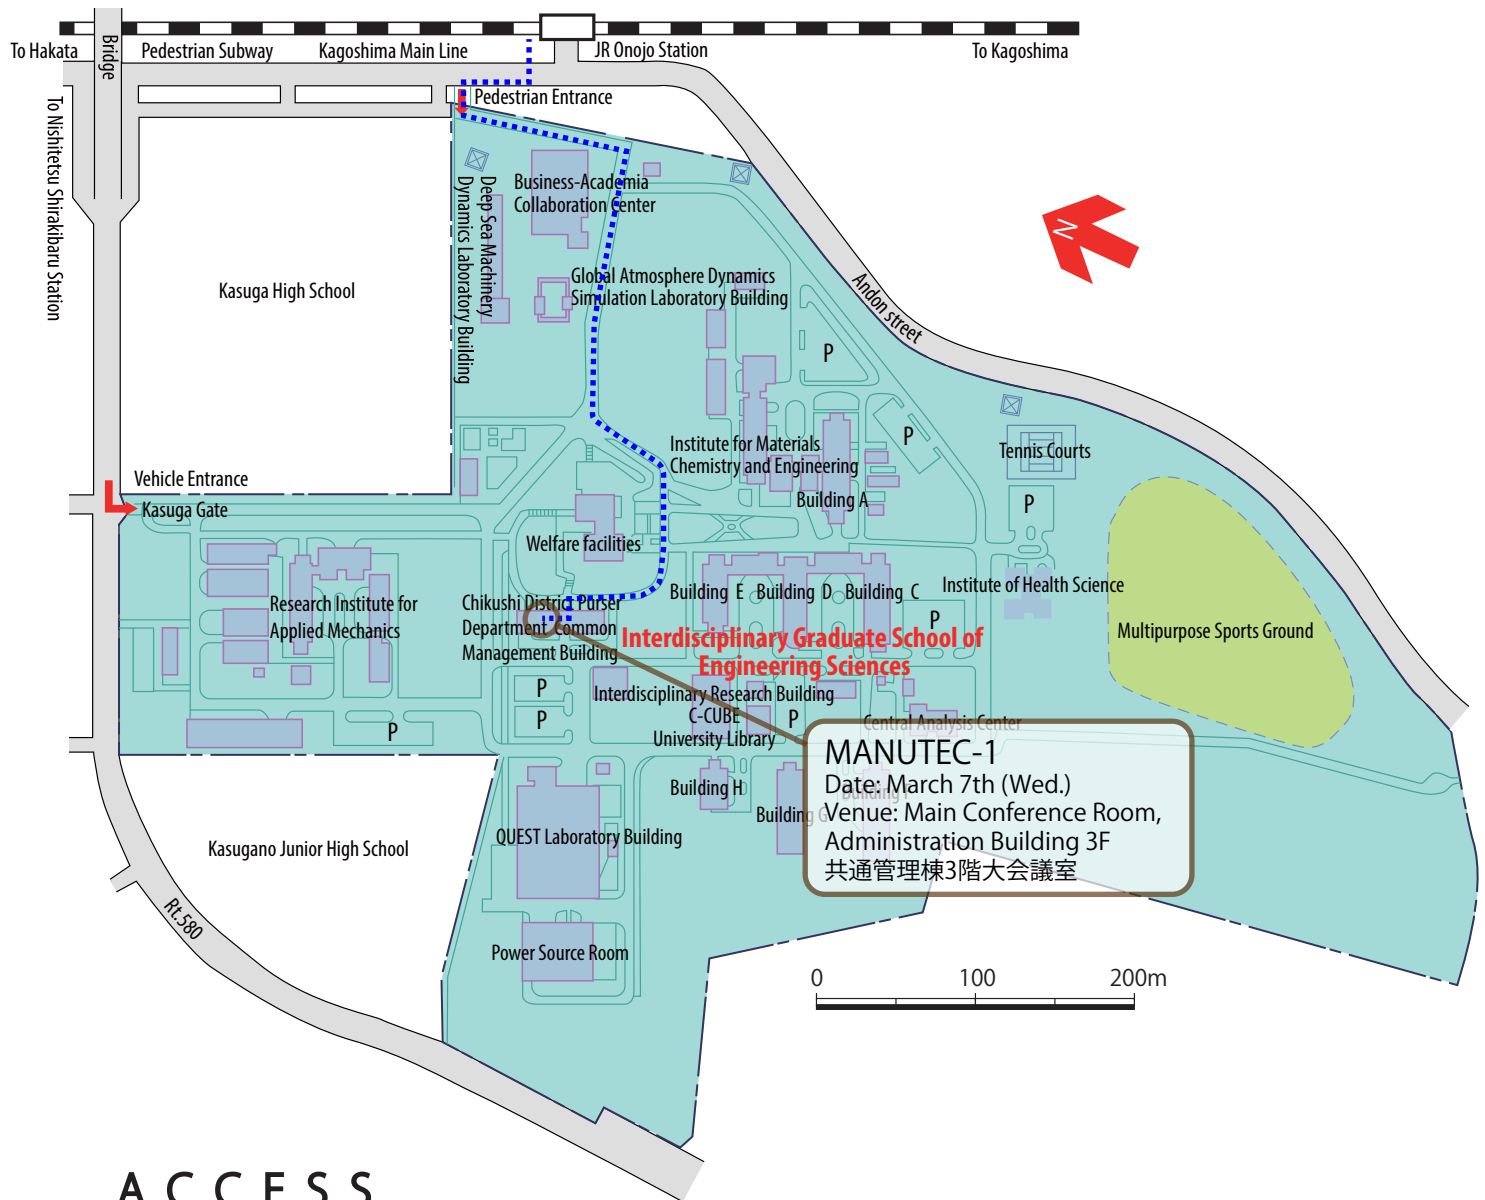

Kyushu University Chikushi Area Campus Map

ACCESS

By Car

- The campus can only be entered from the Kasuga Gate on the Kasuga Park side.
(The location of Kasuga Gate :Center left on the Campus map)

By JR

- Alight at Kagoshima Main Line Onojo Station (Rapid train station)
- Approximately 10 to 15 minutes from Hakata Station

By Nishitetsu (Private railway)

- Alight at Nishitetsu Tenjin-Omuta Line Shirakibaru Station, and walk for 15 minutes.
- Approximately 25 minutes from Tenjin.

From Fukuoka Airport

- Approximately 30 minutes by taxi.
- Alight at Hakata subway station and connect on to JR Kagoshima Main Line.
- Alight at Tenjin subway station and connect on to Nishitetsu Tenjin-Omuta Line.